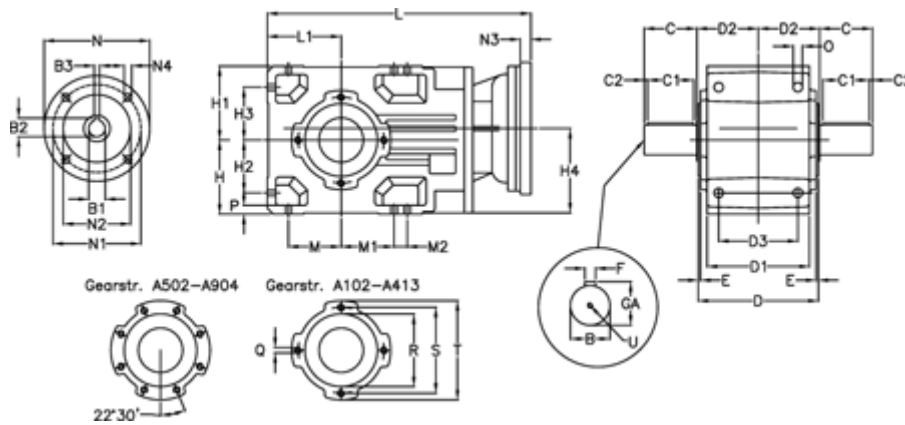

Article number: 29600201032240  
 Description: Bevel helical gearbox  
 A202UD-10,3-P100B5

## Measures

B = 30	D1 = 110	H1 = 80	M2 = 0	Q = M8x15
B1 = 28	D2 = 73	H2 = 60.0	N = 250	R = 95
B2 = 31.3	D3 = 90	H3 = 60.0	N1 = 215	S = 115
B3 = 8	Description = A202UD-xx-P100 B5	H4 = 93.0	N2 = 180	T = 140
C = 60	E = 3.0	L = 335.5	N3 = 0	U = M10x22
C1 = 50	F = 10	L1 = 80	N4 = M12x16	
C2 = 5.0	GA = 33.0	M = 60.0	O = 9.5	
D = 136	H = 80	M1 = 60.0	P = 9	